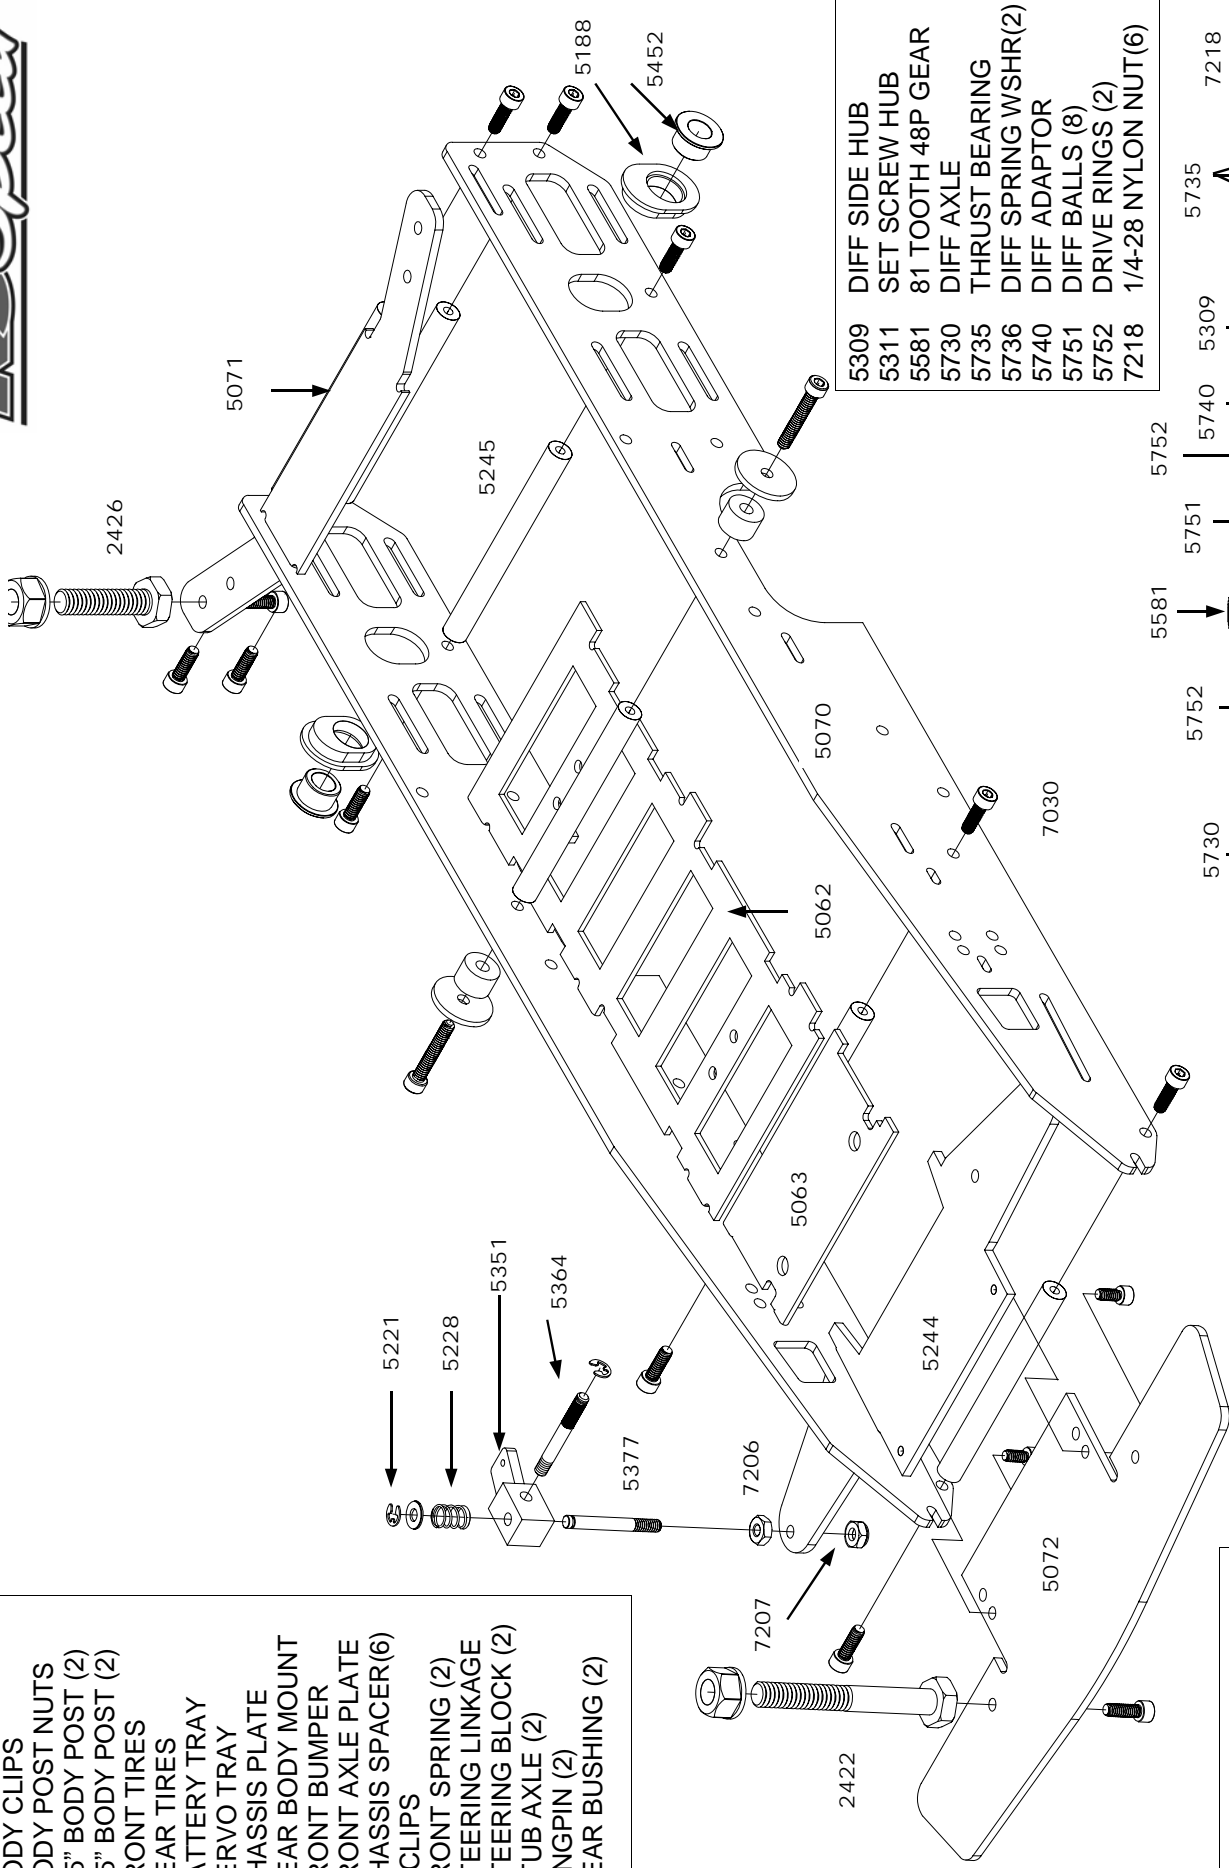

RJS2017 SPORTSMAN RACER KIT LESS ELECTRICS

- 1050 SPORTSMAN BODY
- 2403 BODY CLIPS
- 2424 BODY POST NUTS
- 2426 1.5" BODY POST (2)
- 2422 2.5" BODY POST (2)
- 2520 FRONT TIRES
- 2530 REAR TIRES
- 5062 BATTERY TRAY
- 5063 SERVO TRAY
- 5070 CHASSIS PLATE
- 5071 REAR BODY MOUNT
- 5072 FRONT BUMPER
- 5244 FRONT AXLE PLATE
- 5245 CHASSIS SPACER(6)
- 5221 E-CLIPS
- 5228 FRONT SPRING (2)
- 5308 STEERING LINKAGE
- 5351 STEERING BLOCK (2)
- 5364 STUB AXLE (2)
- 5377 KINGPIN (2)
- 5452 REAR BUSHING (2)

- 5309 DIFF SIDE HUB
- 5311 SET SCREW HUB
- 5581 81 TOOTH 48P GEAR
- 5730 DIFF AXLE
- 5735 THRUST BEARING
- 5736 DIFF SPRING WSHR(2)
- 5740 DIFF ADAPTOR
- 5751 DIFF BALLS (8)
- 5752 DRIVE RINGS (2)
- 7218 1/4-28 NYLON NUT(6)

- 7030 5-40 X 3/8 CAP SCREWS
- 7031 5-40 X 1/2 WHEEL SCREWS
- 7206 5-40 JAM NUTS
- 7207 5-40 LOCK NUTS
- 7218 RED DIFF NUTS