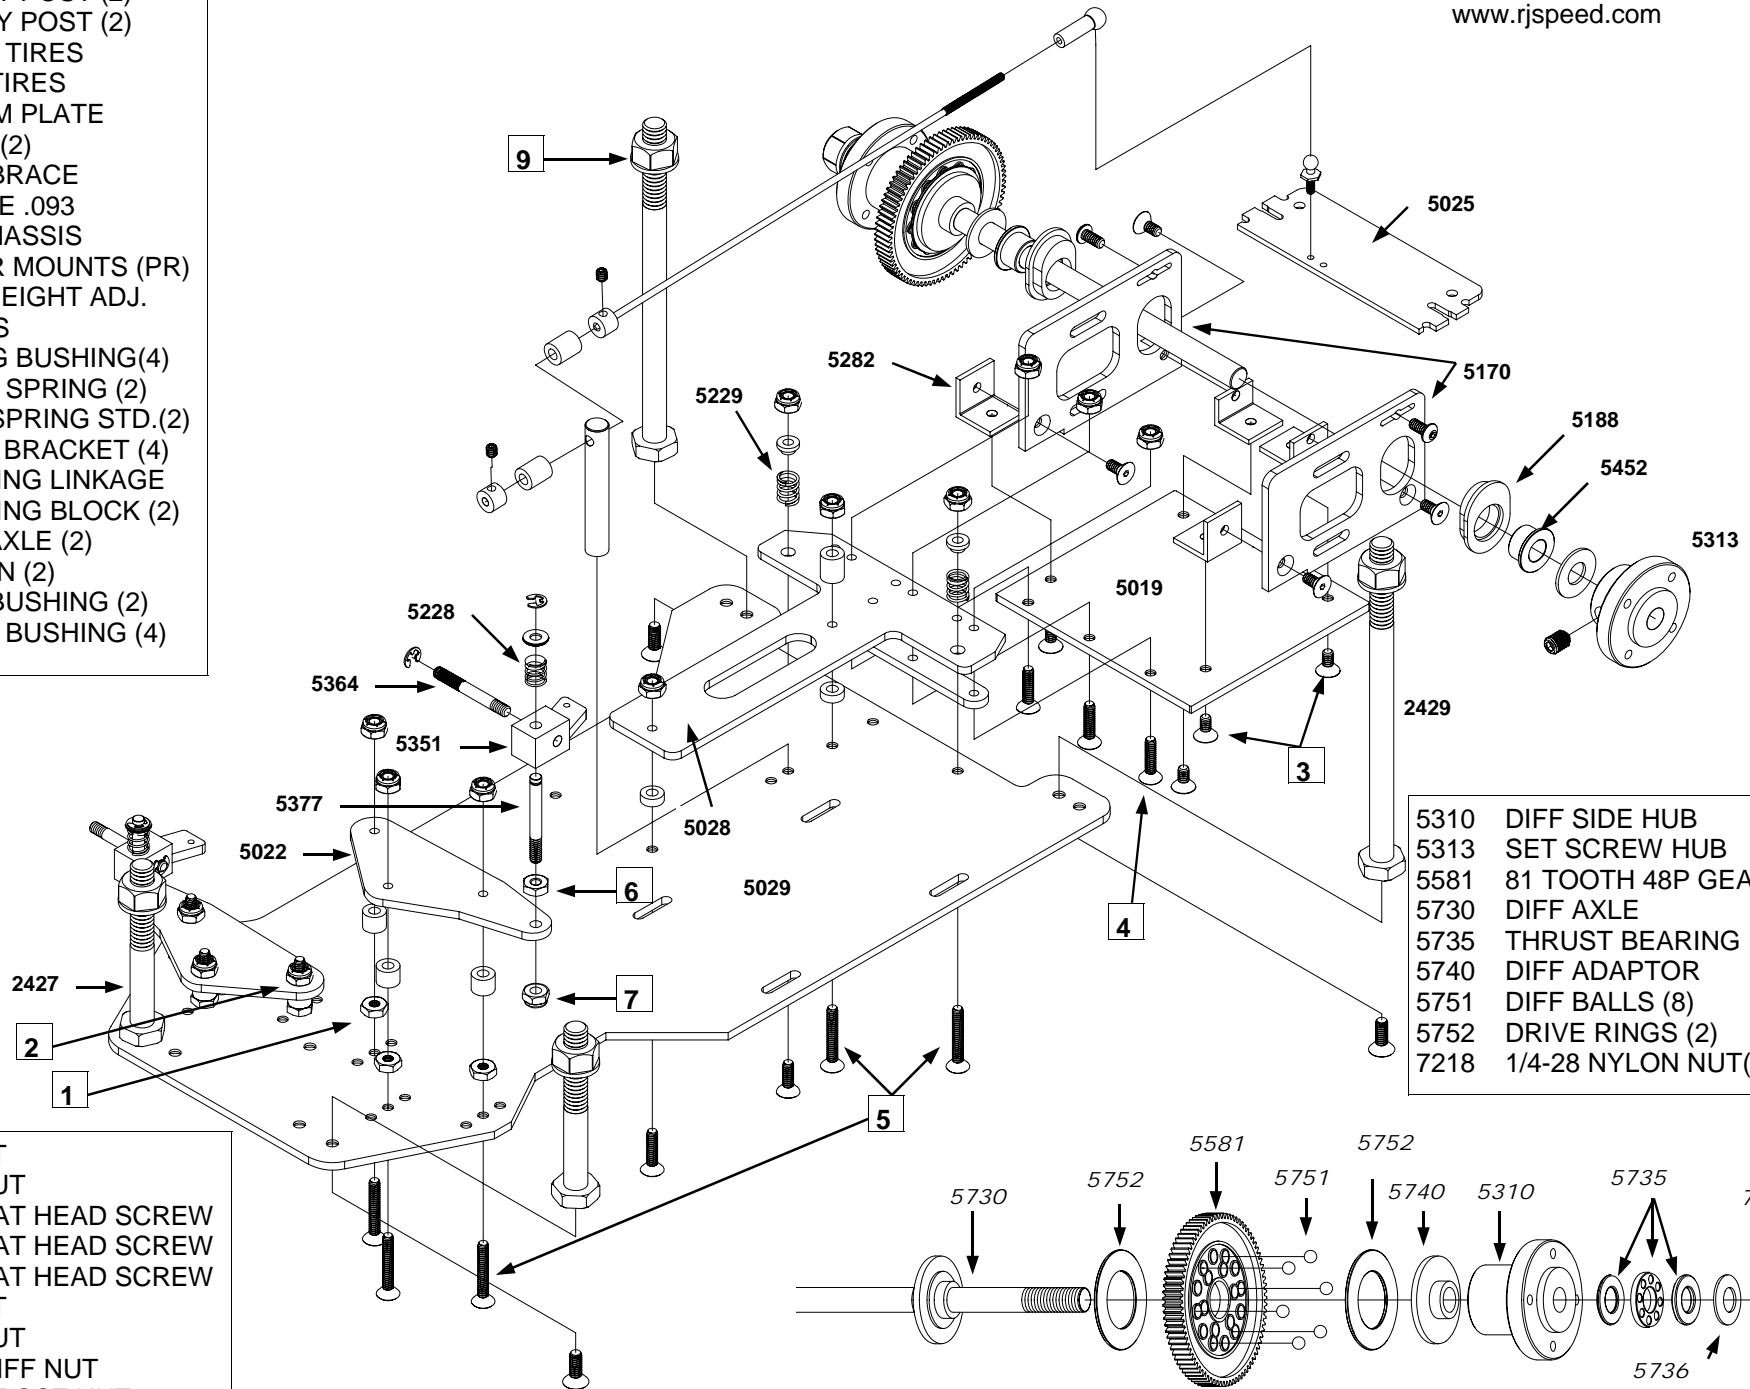

# RJS2021 LTO SPORT OVAL RACER KIT

www.rjspeed.com

- 1049 STOCK CAR BODY
- 2403 BODY CLIPS
- 2427 2" BODY POST (2)
- 2429 4" BODY POST (2)
- 2520 FRONT TIRES
- 2530 REAR TIRES
- 5019 BOTTOM PLATE
- 5022 A-ARM (2)
- 5025 REAR BRACE
- 5028 T-PLATE .093
- 5029 LTO CHASSIS
- 5170 MOTOR MOUNTS (PR)
- 5188 AXLE HEIGHT ADJ.
- 5221 E-CLIPS
- 5224 SPRING BUSHING(4)
- 5228 FRONT SPRING (2)
- 5229 REAR SPRING STD.(2)
- 5282 ANGLE BRACKET (4)
- 5308 STEERING LINKAGE
- 5351 STEERING BLOCK (2)
- 5364 STUB AXLE (2)
- 5377 KINGPIN (2)
- 5452 REAR BUSHING (2)
- 5457 FRONT BUSHING (4)

- 5310 DIFF SIDE HUB
- 5313 SET SCREW HUB
- 5581 81 TOOTH 48P GEAR
- 5730 DIFF AXLE
- 5735 THRUST BEARING
- 5740 DIFF ADAPTOR
- 5751 DIFF BALLS (8)
- 5752 DRIVE RINGS (2)
- 7218 1/4-28 NYLON NUT(6)

- 1 4-40 JAM NUT
- 2 4-40 LOCK NUT
- 3 4-40 X 1/4 FLAT HEAD SCREW
- 4 4-40 X 1/2 FLAT HEAD SCREW
- 5 4-40 X 3/4 FLAT HEAD SCREW
- 6 5-40 JAM NUT
- 7 5-40 LOCK NUT
- 8 1/4-28 RED DIFF NUT
- 9 1/4-20 BODY POST NUT