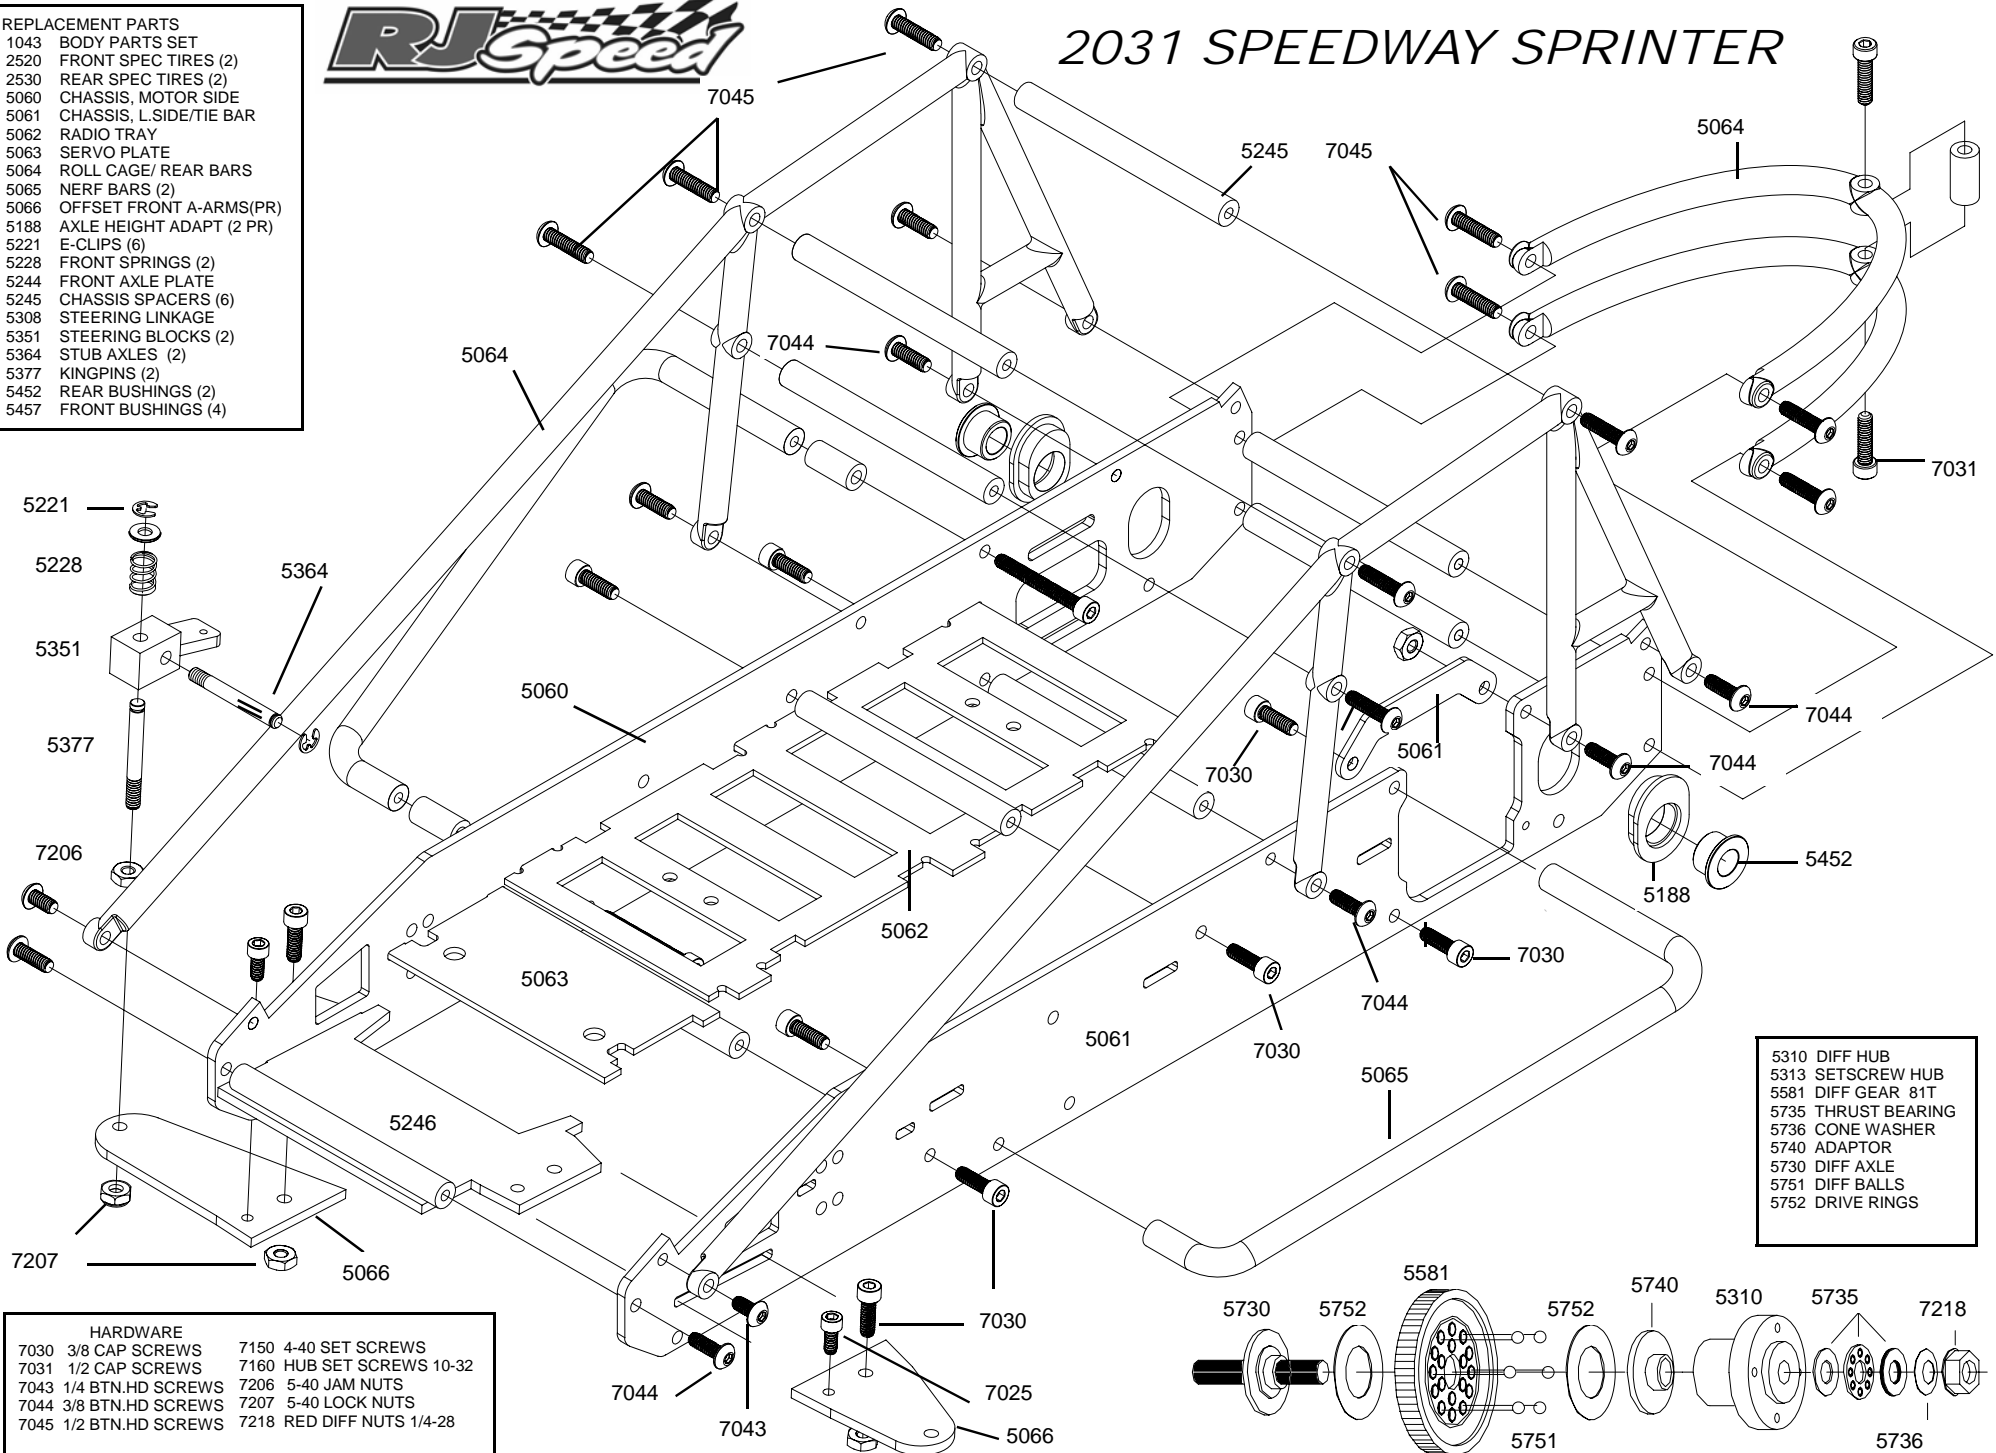

2031 SPEEDWAY SPRINTER

- REPLACEMENT PARTS**
- 1043 BODY PARTS SET
 - 2520 FRONT SPEC TIRES (2)
 - 2530 REAR SPEC TIRES (2)
 - 5060 CHASSIS, MOTOR SIDE
 - 5061 CHASSIS, L.SIDE/TIE BAR
 - 5062 RADIO TRAY
 - 5063 SERVO PLATE
 - 5064 ROLL CAGE/ REAR BARS
 - 5065 NERF BARS (2)
 - 5066 OFFSET FRONT A-ARMS(PR)
 - 5188 AXLE HEIGHT ADAPT (2 PR)
 - 5221 E-CLIPS (6)
 - 5228 FRONT SPRINGS (2)
 - 5244 FRONT AXLE PLATE
 - 5245 CHASSIS SPACERS (6)
 - 5308 STEERING LINKAGE
 - 5351 STEERING BLOCKS (2)
 - 5364 STUB AXLES (2)
 - 5377 KINGPINS (2)
 - 5452 REAR BUSHINGS (2)
 - 5457 FRONT BUSHINGS (4)

- 5310 DIFF HUB
 5313 SETSCREW HUB
 5581 DIFF GEAR 81T
 5735 THRUST BEARING
 5736 CONE WASHER
 5740 ADAPTOR
 5730 DIFF AXLE
 5751 DIFF BALLS
 5752 DRIVE RINGS

- HARDWARE**
- 7030 3/8 CAP SCREWS
 - 7031 1/2 CAP SCREWS
 - 7043 1/4 BTN.HD SCREWS
 - 7044 3/8 BTN.HD SCREWS
 - 7045 1/2 BTN.HD SCREWS
 - 7150 4-40 SET SCREWS
 - 7160 HUB SET SCREWS 10-32
 - 7206 5-40 JAM NUTS
 - 7207 5-40 LOCK NUTS
 - 7218 RED DIFF NUTS 1/4-28