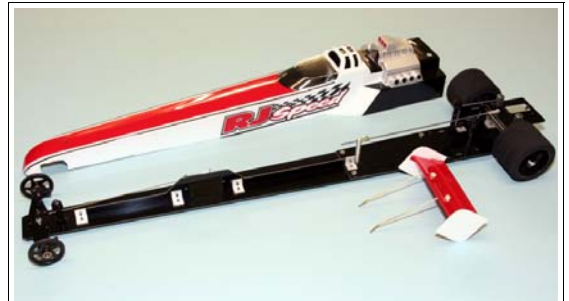

RJ SPEED ELECTRIC DRAG CAR KITS

OUR ELECTRIC DRAG KITS INCLUDE THE CHASSIS, AXLES, TIRES, CLEAR LEXAN BODY, GEARS, AND LINKAGE. THEY REQUIRE A MOTOR, BATTERY, ESC, AND A 2 CHANNEL RADIO SYSTEM, AND PAINT FOR THE LEXAN BODY.

2001 11" WHEELBASE PRO STOCK DRAG KIT 134.95
COMPLETE LESS ELECTRICS

2002 13" WHEELBASE FUNNY CAR DRAG KIT 134.95
COMPLETE LESS ELECTRICS

2003 24" WHEELBASE DRAGSTER KIT WITH WING 134.95
COMPLETE LESS ELECTRICS