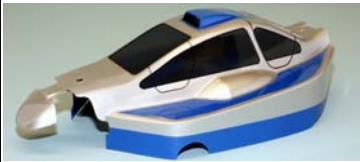

# CLEAR LEXAN BODIES

BODIES INCLUDE WINDOW MASKS AND PROTECTIVE FLIM

RJS 10-09

MADE IN THE USA

www.rjspeed.com

1001 DIRT OVAL WEDGE BODY 27.99  
.040 LEXAN 22" L X 9" W X 5" H

1001 PRO STOCK BODY 11" WB W/WING 27.99  
.040 LEXAN 22"L X 6.5" W X 4.5" H