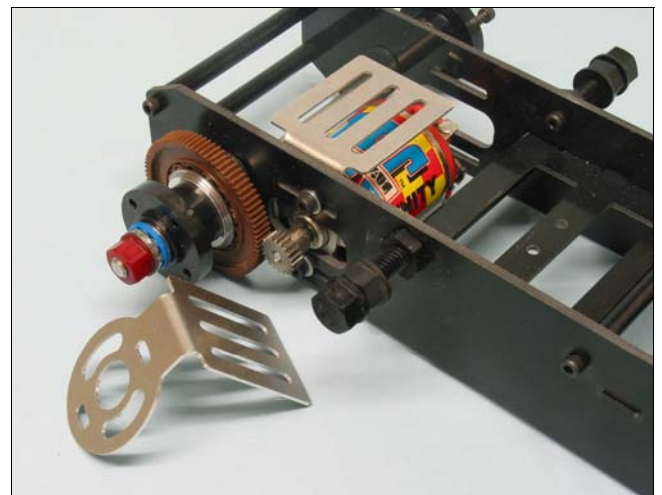

CHECK OUT OUR ENTIRE PRODUCT LINE AT www.rjspeed.com