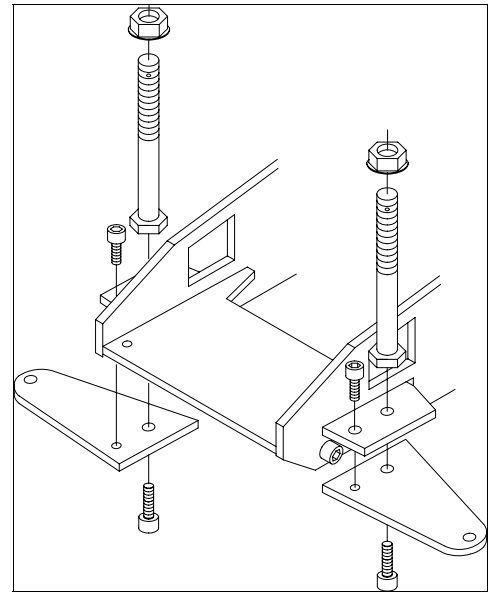

LEGENDS ACCESSORIES

3 PIECE FRONT AXLE PLATE

THE NEW 3-PIECE DESIGN IS STRONGER ,ALLOWS MORE SIMPLE TUNING OF THE FRONT END AND MAKES IT EASIER TO CHANGE PARTS IN THE EVENT OF BREAKAGE

5246 LEGENDS 3-PIECE FRONT AXLE PLATE----- $ 10.99

5247 REPLACEMENT LEGENDS FRONT ARMS (2)----- $ 5.99

**LEGAL FOR
LEGENDS
RACING**

LEGENDS MOTOR HEATSINK

5248 LEGENDS MOTOR HEATSINK $10.99

MOUNTS BETWEEN THE MOTOR AND CHASSIS PLATE . KEEPS YOUR MOTOR RUNNING COOLER FOR MORE POWER .

CAN ALSO BE USED IN MANY OTHER CARS THAT USE 540 AND 550 SIZE MOTORS.

LEGAL FOR ALL LEGENDS RACING