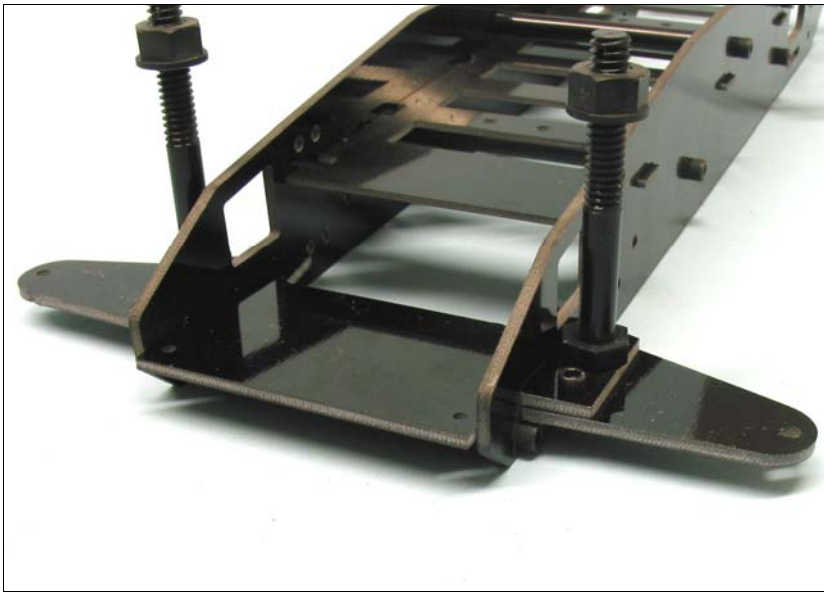

LEGENDS ACCESSORIES

3 PIECE FRONT AXLE PLATE

THE NEW 3-PIECE DESIGN IS STRONGER ,ALLOWS MORE SIMPLE TUNING OF THE FRONT END AND MAKES IT EASIER TO CHANGE PARTS IN THE EVENT OF BREAKAGE

5246 LEGENDS 3-PIECE FRONT AXLE PLATE----- $ 10.99

5247 REPLACEMENT LEGENDS FRONT ARMS (2)----- $ 5.99

**LEGAL FOR
LEGENDS
RACING**

LEGENDS MOTOR HEATSINK

5248 LEGENDS MOTOR HEATSINK $10.99

MOUNTS BETWEEN THE MOTOR AND CHASSIS PLATE . KEEPS YOUR MOTOR RUNNING COOLER FOR MORE POWER .

CAN ALSO BE USED IN MANY OTHER CARS THAT USE 540 AND 550 SIZE MOTORS.

LEGAL FOR ALL LEGENDS RACING