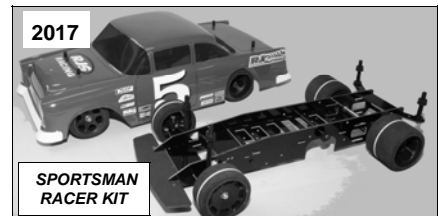

1050 OVAL RACE TRUCK BODY 1/10 SCALE
CLEAR LEXAN W/ MASKS .030 LEXAN

NEW PRODUCTS

1531 1/10 INTERIOR FOR STOCK CARS, SEDANS, VTA CARS, CLEAR

2403 GOLD BODY CLIPS

5170 ADJ. AXLE HEIGHT KIT

2021
LTO SPORT OVAL RACER