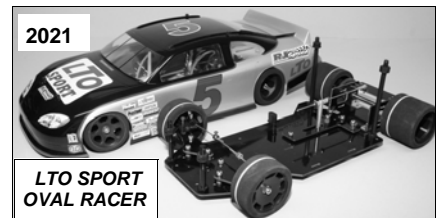

1050 OVAL RACE TRUCK BODY 1/10 SCALE
CLEAR LEXAN W/ MASKS .030 LEXAN

NEW PRODUCTS

1531 1/10 INTERIOR FOR STOCK CARS, SEDANS, VTA CARS, CLEAR

2403 GOLD BODY CLIPS

5170 ADJ. AXLE HEIGHT KIT

2021
LTO SPORT OVAL RACER